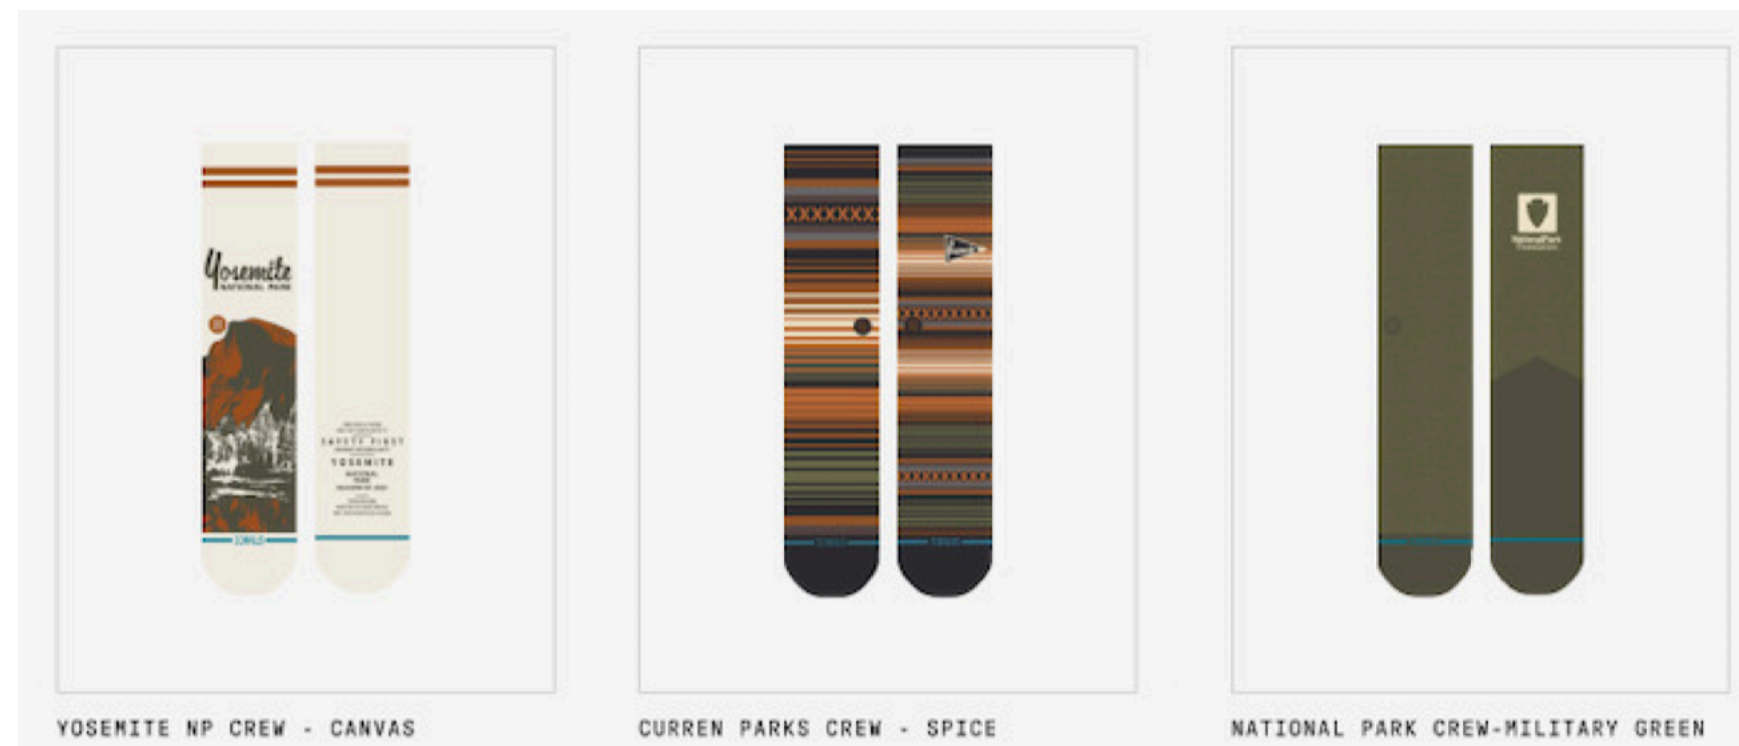

•NEW

NATIONAL PARK CREW

A556C25NAT - MGN - U

SIZE M L

PVP: 16,99€

•NEW

YOSEMITE NP CREW - CANVAS

CURREN PARKS CREW - SPICE

NATIONAL PARK CREW-MILITARY GREEN

BERT KRAK PACK

FLASH CREW

A555C25FLA - CVS - U

SIZE M L

PVP: 19,99€

•NEW

THE EAGLE CREW