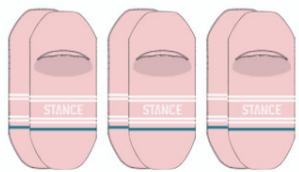

BASIC 3 PACK NO SHOW

A145D20SRO - BLK - U

SIZE S M L

BASIC 3 PACK NO SHOW

A145D20SRO - MUL - U

SIZE S M L

BASIC 3 PACK NO SHOW

A145D20SRO - WHT - U

SIZE S M L

BASIC 3 PACK NO SHOW

A145D20SRO - PNK - U

SIZE S M

BASIC 3 PACK NO SHOW

A145D20SRO - BUR - U

SIZE S M

BASIC 3 PACK NO SHOW

A145D20SRO - CRM - U

SIZE S M L

BASIC 3 PACK NO SHOW

A145D20SRO - Nvy - U

SIZE S M L

BASIC 3 PACK NO SHOW

A145D20SRO - VLT - U

SIZE S M L