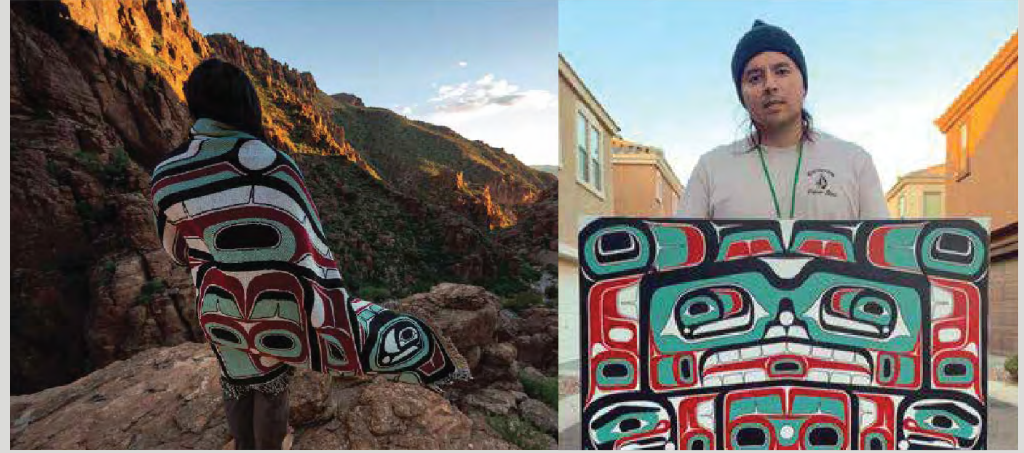

SLOWTIDE X GRATEFUL DEAD

Frisco Woven Towel
30" x 60"

STRP028
PVP: 60€

Dance Floor Beach Towel
34" x 62"

STRP026
PVP: 50€

James Johnson is an Award Winning Tlingit Artist and Carver, born and raised in Juneau, AK. He also happens to be a lifelong snowboarder and belongs to the Tlingit Ch'áak' Dakl'aweidi [Eagle Killer Whale] Clan. Slowtide is proud to be donating a portion of the proceeds to support the incredible work of Sealaska and the Yakutat Surf Club.