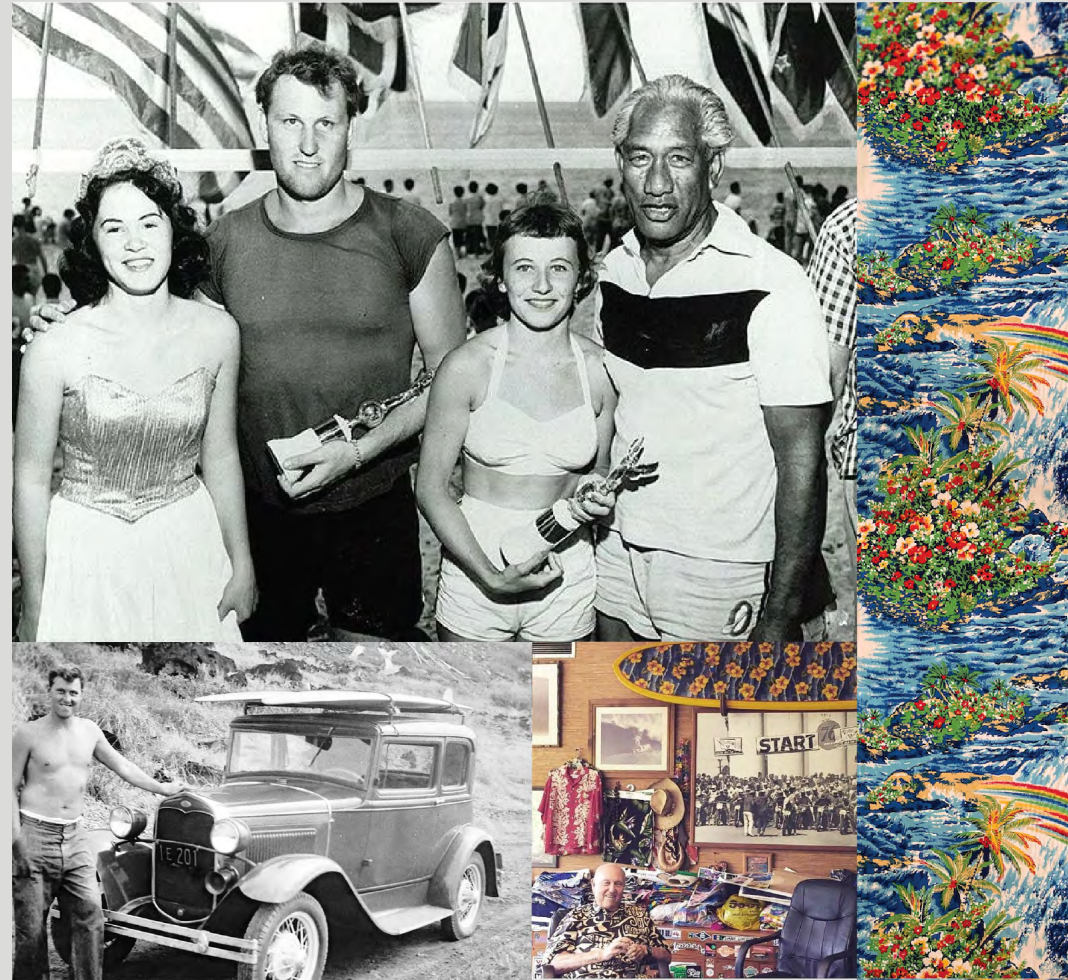

SLOWTIDE

SPRING 2024

HOFFMAN CALIFORNIA FABRICS

Hoffman's fabrics are some of the most iconic prints and some of their other collaborations include Ralph Lauren, Vans and Herschel Supply Co. We had the unique ability to dig through their bottomless archives and hand-select a collection of prints that tapped into our shared brand roots between California & Hawaii. We are extremely honored that the Slowtide x Hoffman collection will help to celebrate Hoffman Fabrics' 100 Year Anniversary.