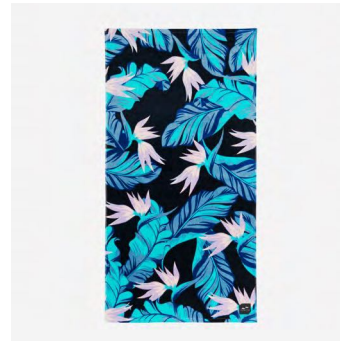

STRP012
PVP:45€

Ginny (Sandstone) Beach Towel
30" x 60"

STRP011
PVP:45€

Stacked (Brush) Beach Towel
30" x 60"

STRP015
PVP:45€

Stacked (Deep Pacific) Beach Towel
30" x 60"

STRP016
PVP:45€

Mauka (Black) Beach Towel
30" x 60"