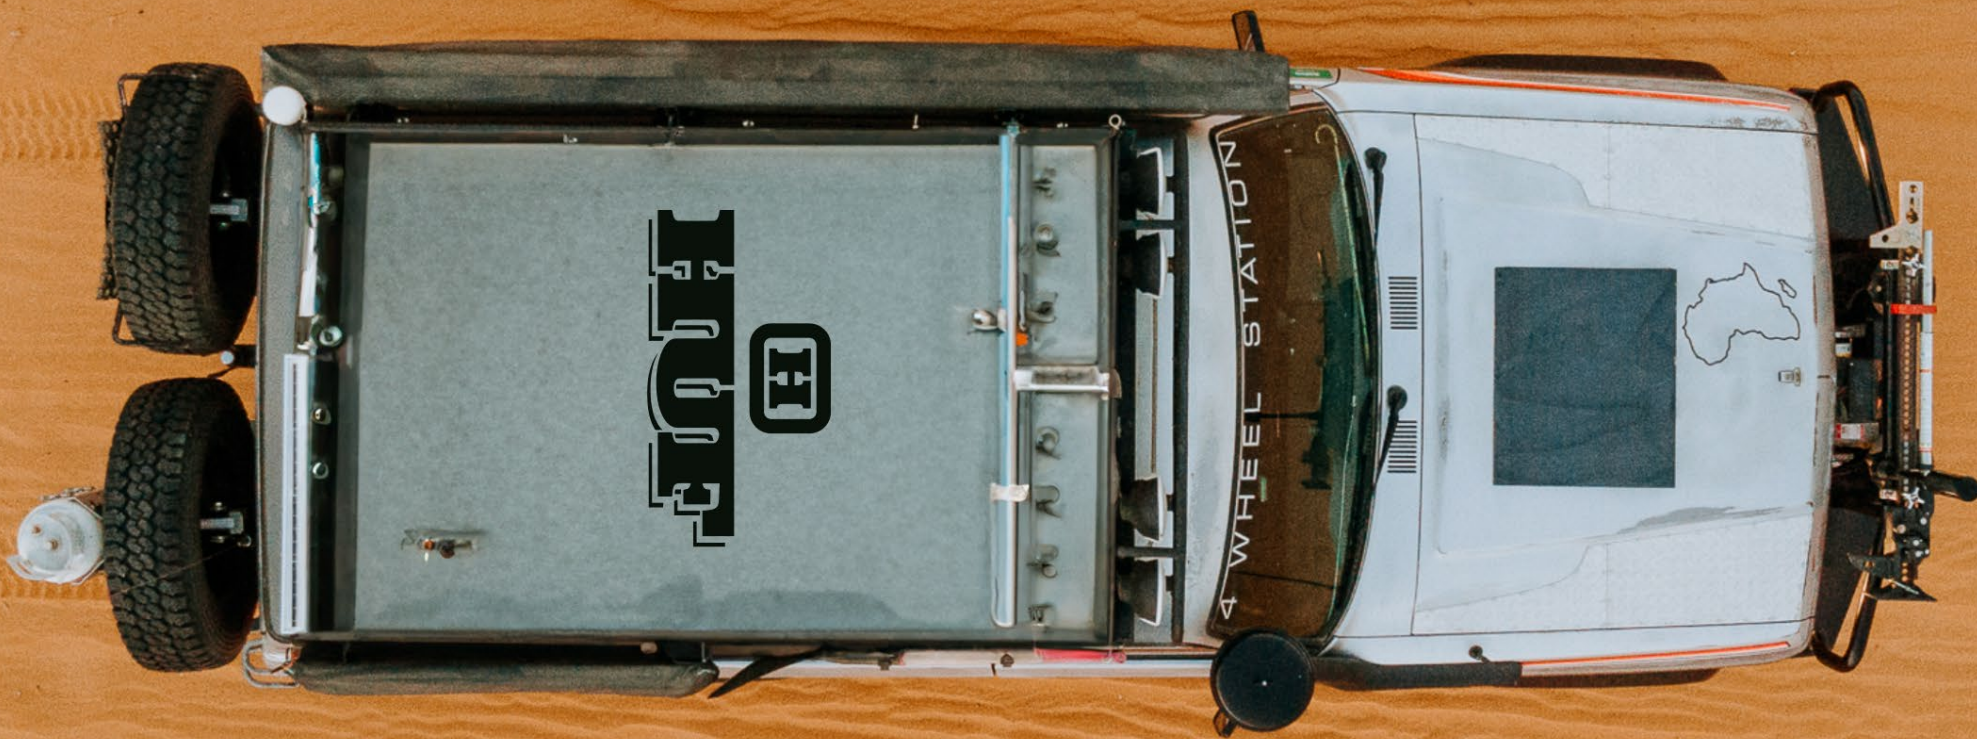

LAND CRUISER

HUF | TOYOTA

Coming off the release of the HUF x TRD collection, we're linking back up with Toyota for a new collection that celebrates the landmark heritage, design, and influence of the Land Cruiser SUV. Coinciding with the long-awaited 2024 reboot of the legendary vehicle, HUF x Land Cruiser showcases our favorite graphics, models, and campaigns from their deep history.

HUF X TRD RECAP

HUF'S FIRST COLLAB WITH TOYOTA. RELEASED NOVEMBER 2023.

In Nov 2023, HUF released the first official Toyota apparel collaboration. Creating a custom TRD Tundra as part of the campaign, HUF x TRD tapped broke sales records and sold out in stores, becoming one of HUF's most successful collabs to date.

A BRIEF INTRODUCTION...

HUF

TOYOTA

HUF X LANDCRUISER

Going back to the '50s, the Land Cruiser's peerless design, durability, and ability to own terrain like no other vehicle made it an automotive icon. Decades later the Land Cruiser continues to be coveted by a cult-like following for its superior engineering, reliability, and rugged aesthetics. More than a truck, the Land Cruiser is a mindset that changed history.