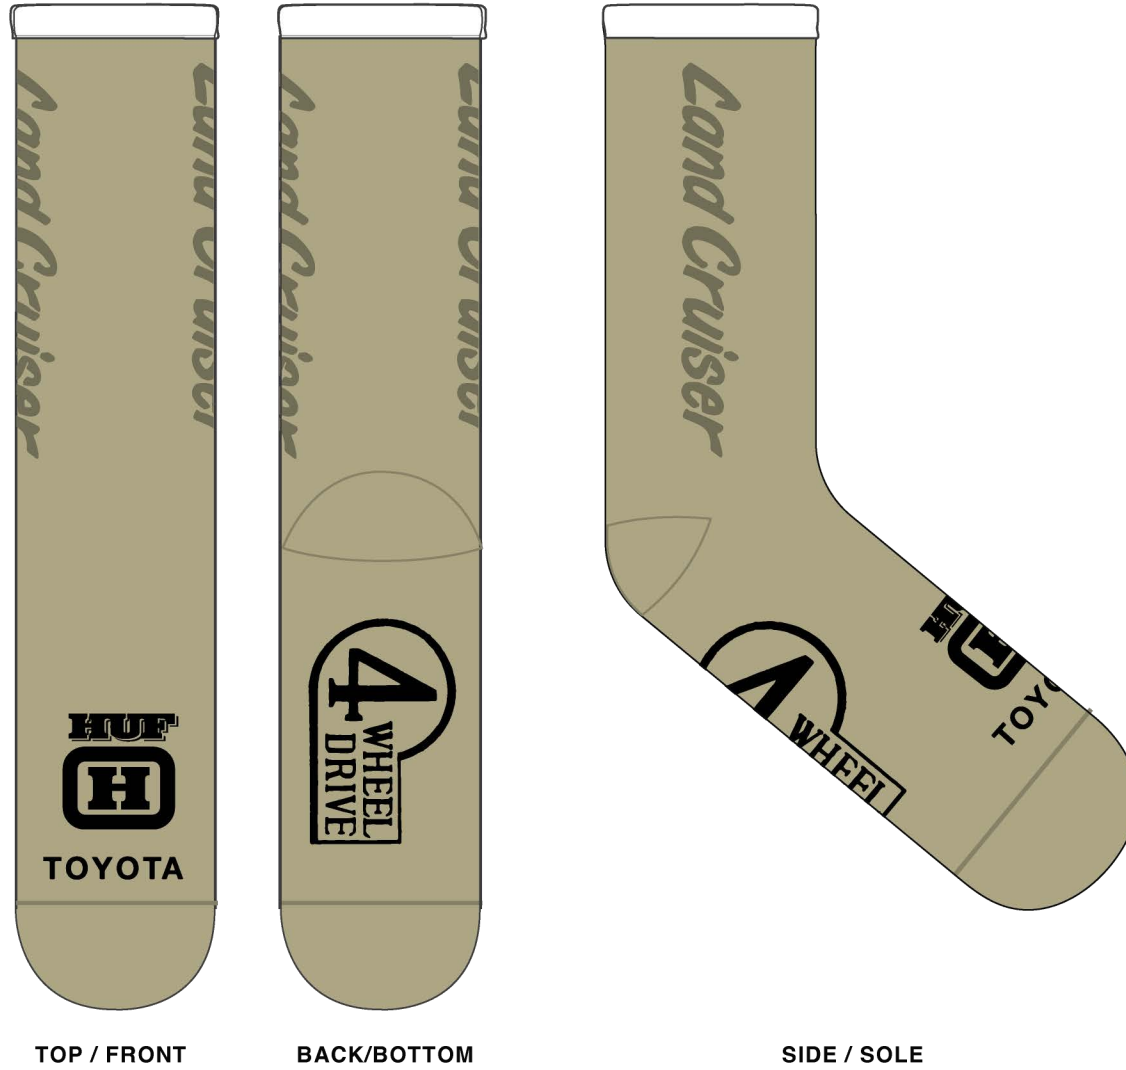

HUF

TOYOTA
Land Cruiser

HT00845 - 4 WHEEL DRIVE TRUCKER HAT
PVP: 48,00€

NATURAL

- UNSTRUCTURED 5 PANEL HAT WITH BRAIDED ROPE
- PRINTED ARTWORK AT FRONT, BILL TOP, AND BACK
- SNAPBACK CLOSURE
- HUF FLAG LABEL AT BACK CLOSURE

TOP / FRONT

BACK/BOTTOM

SIDE / SOLE

BLACK

- CREW LENGTH SOCK
- JACQUARD ARTWORK
- HUF X LAND CRUISER BRANDING

TOP / FRONT

BACK/BOTTOM

SIDE / SOLE

KHAKI

- CREW LENGTH SOCK
- JACQUARD ARTWORK
- HUF X LAND CRUISER BRANDING

HUF | **TOYOTA**
Land Cruiser

AC01025- LAND CRUISER RUG
PVP: 95,00€

MULTI

-
- WOVEN JACQUARD RUG
 - APPROX 18" x 20"

WHITE

- 17 OZ CUP WITH ENAMEL CERAMIC COATING
- PRINTED ON FRONT & BACK
- PACKAGED IN CARDBOARD BOX