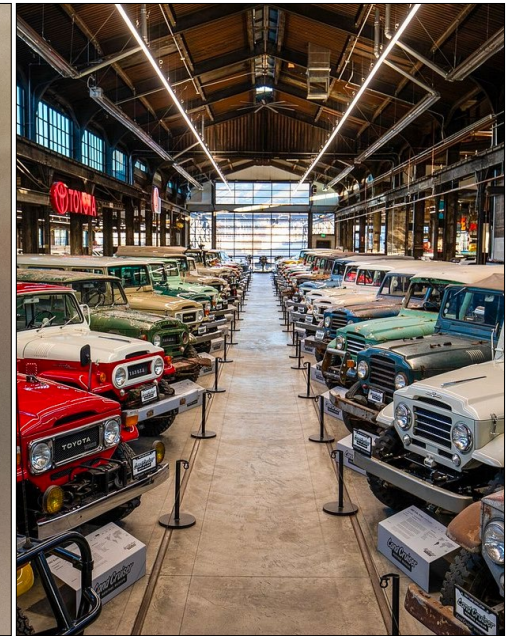

Special TBD launch event and Landcruiser activation.

★ PROJECT

One and done right. Digital-focused releases

★★ PROJECT

Along with 1 star support, 2 star stories are elevated through a longer-digital life, including a digital ad program, product seeding, press push, and additional messaging

★★★★ PROJECT

Along with 1 and 2 star support, 3 star stories are the most heavily marketed projects of the year. Each project is bolstered by a multi-pronged approach, ranging from a robust social plan, richer digital ad strategy, outdoor advertising, retail activations, full-scale press push, events and other custom activations.