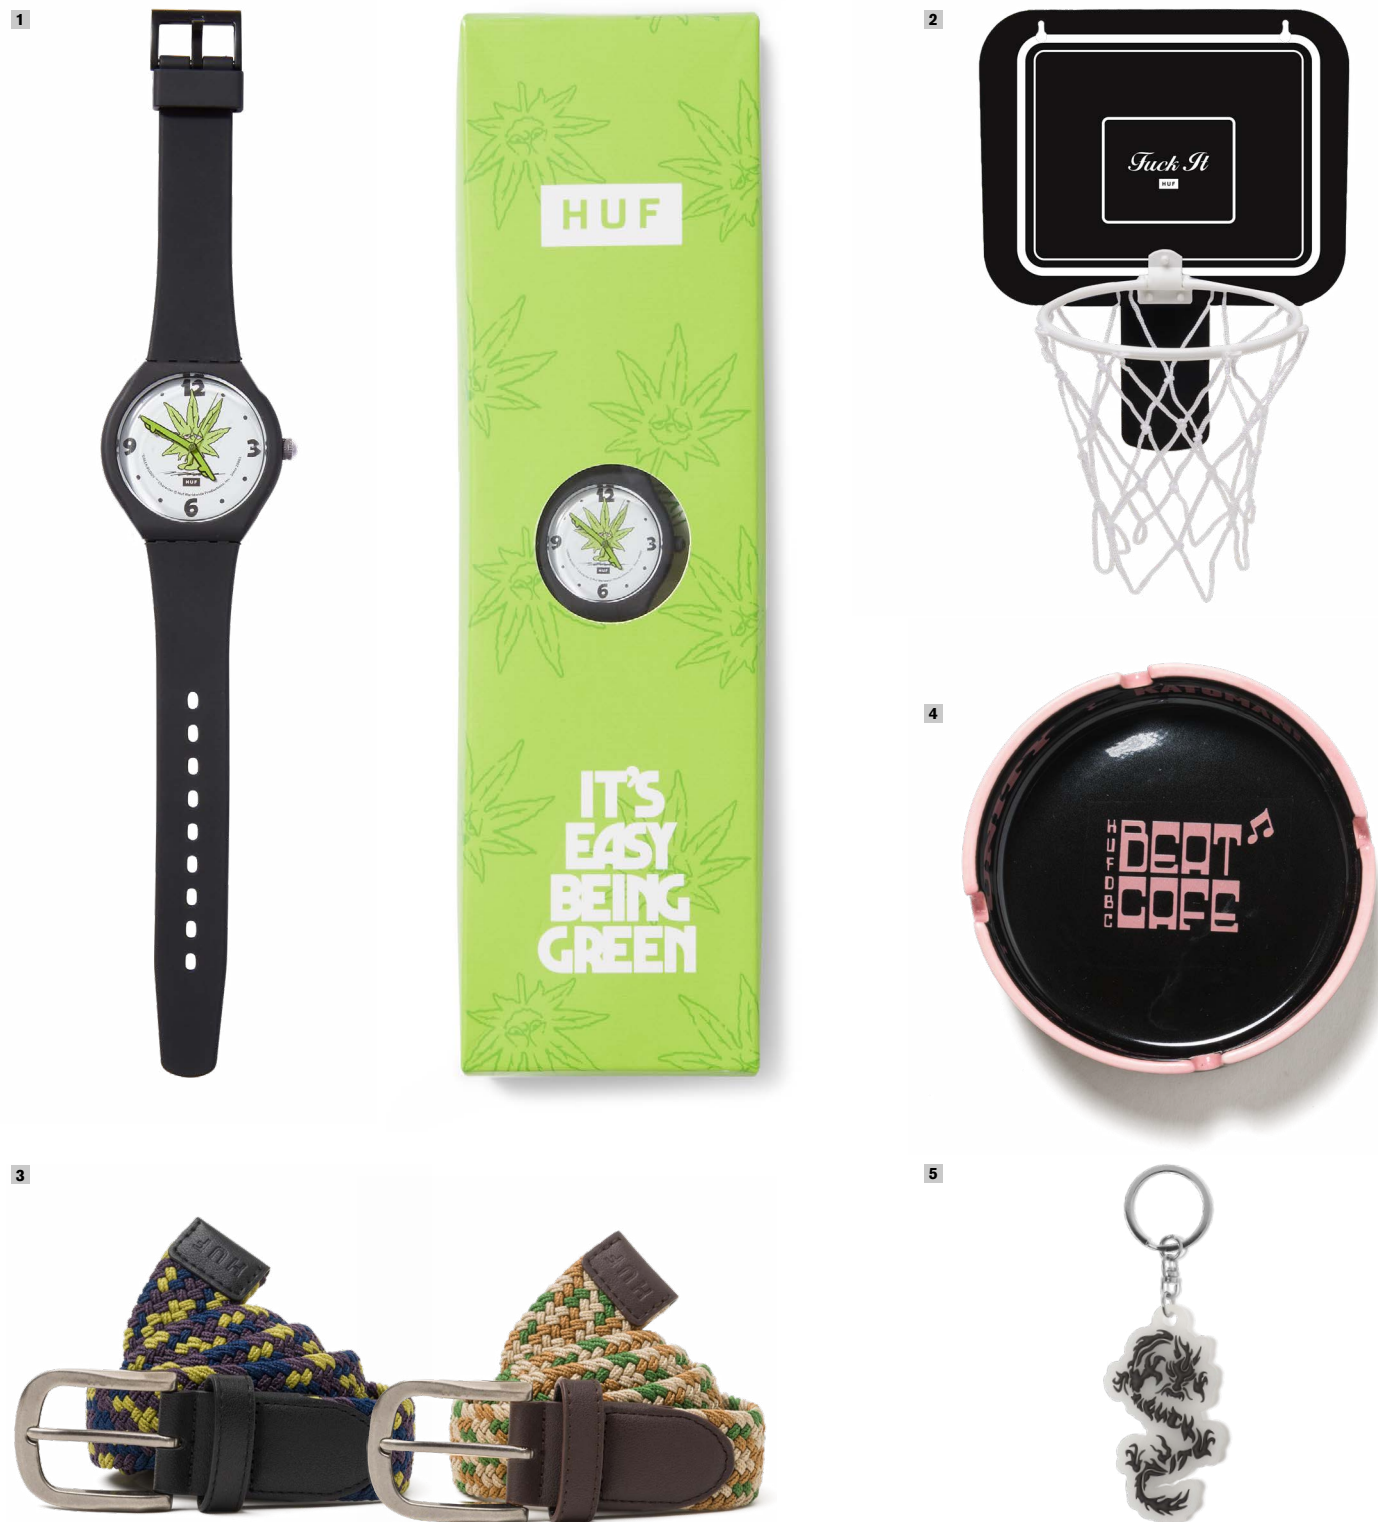

1 SK00767
HUF VARIETY 3 PACK SOCK
BLACK/WHITE // O/S
• 3 pairs of cotton/poly blend crew socks
• HUF Plantlife™, Fuck It & Classic H Socks
• One size fits most
PVP: 33€

2 SK00795
STARTING LINE CREW SOCK
HUF GREEN // O/S
• Cotton/poly/spandex blend crew socks
• Jacquard-knit artwork
• One size fits most
PVP: 18€

3 SK00791
TRIPLE TRIANGLE TIE DYE CREW SOCK
PURPLE, BLACK // O/S
• Cotton/poly/spandex blend tie dye crew socks
• Jacquard-knit artwork
• One size fits mos
PVP: 21€

4 SK00788
LOWER CASE CREW SOCK
BONE, LIGHT BLUE // O/S
• Cotton/poly/spandex blend crew socks
• Jacquard-knit artwork
• One size fits most
PVP: 18€

5 SK00789
LOVE SUCKS CREW SOCK
MUSTARD, BLACK // O/S
• Cotton/poly/spandex blend crew socks
• Jacquard-knit artwork
• One size fits most
PVP: 18€

6 SK00796
FLAMIN' CREW SOCK
OATMEAL // O/S
• Cotton/poly/spandex blend crew socks
• Jacquard-knit artwork
• One size fits most
PVP: 18€