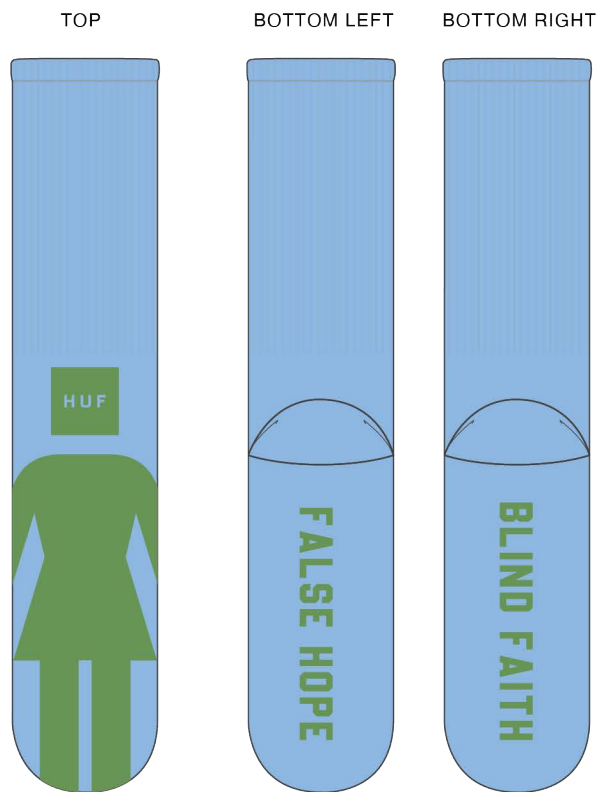

LIGHT BLUE

1. ---
2. Jacquard crew length sock
   - "FALSE HOPE" & "BLIND FAITH" on footbeds
   - Inspired by Megan's 03 Wallride forward