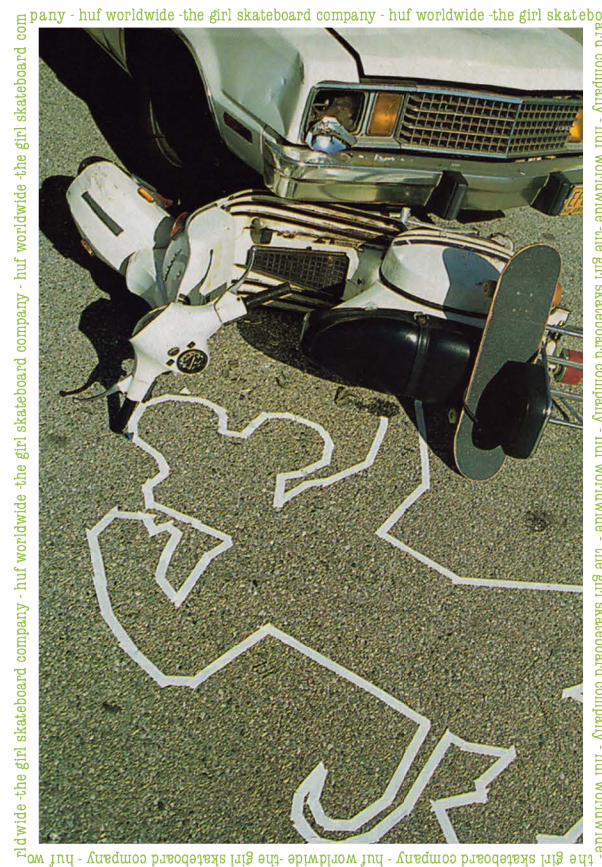

-
- 100% cotton l/s tee
 - Printed front and sleeve artwork

GIRL

ATHLETIC HEATHER

LIGHT BLUE

FOREST GREEN

-
- 100% cotton s/s tee
 - Printed front artwork

BLACK

- 100% cotton s/s tee
- Printed front artwork