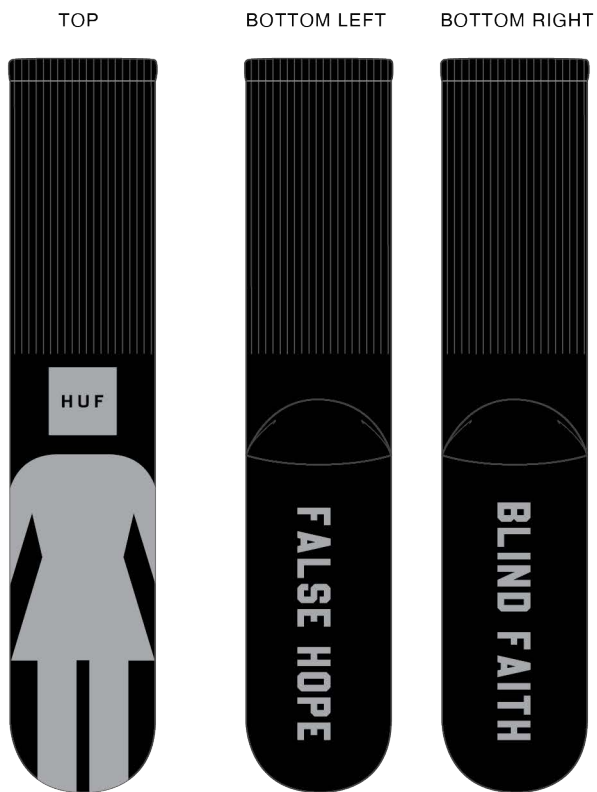

-
- Flat knit cuff beanie
 - HD Demask woven label

BLACK

-
- Unstructured 5-Panel snapback
 - 16 Wale Corduroy
 - Embroidered artwork
 - Flag label at closure

the girl skateboard company
huf worldwide

WINE

-
- Unstructured mesh snapback trucker
 - Oxford front panels / Mesh back panels
 - Merrowed edge patch
 - Flag label at closure

Chocolate

BLACK

LIGHT BLUE

-
- Jacquard crew length sock
 - "FALSE HOPE" & "BLIND FAITH" on footbeds
 - Inspired by Megan's 03 Wallride forward