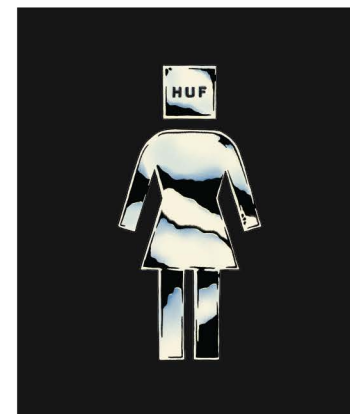

BLACK

1. ---
2. 100% cotton l/s tee
   - Printed front and sleeve artwork

GIRL