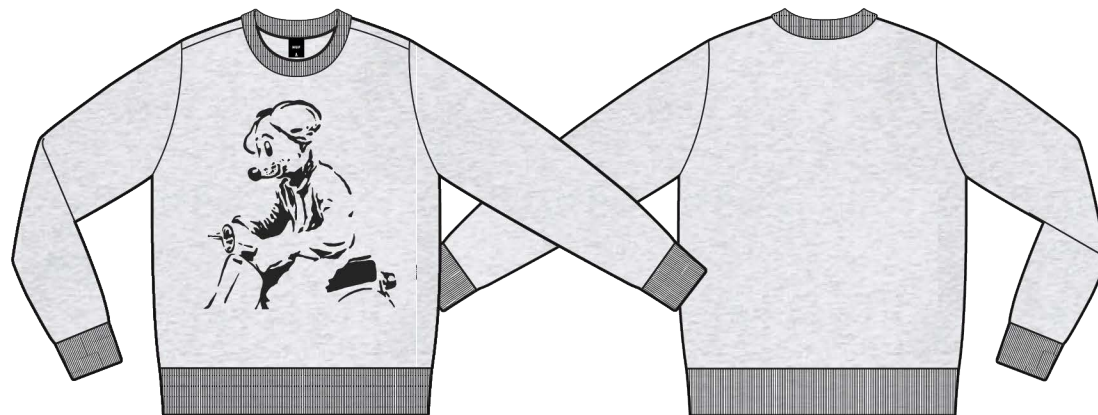

-
- Rayon resort shirt
 - Oversized print inspired by Geoff McFetridge's art for the Chocolate section in Mouse
 - Engraved logo buttons

Chocolate

HUF

KN00458 - MOUSE INTARSIA SWEATER

PVP: 125€

FRONT

BACK

GREY HEATHER

-
- Intarsia crewneck sweater
 - Front jacquard artwork inspired by Mouse
 - Rib Cuffs/Hem/Collar

GIRL

CHOCOLATE

NAVY

-
- 80/20 cotton poly, 330gm p/o hoodie
 - Front printed artwork with embroidery detail