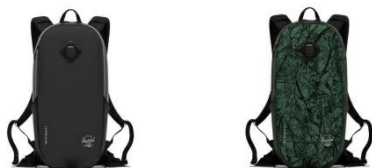

ALL SEASON DUFFLE 41 L

Style #: 11503
Season: 24-S4
M.S.R.P.: €150.00
Sizes: OS
Color: Pineneedle EQ Camo

ALL SEASON BACKPACK 29 L

**ALL SEASON
BACKPACK 29 L**

Style #: 11502
Season: 24-S4
M.S.R.P.: €150.00
Sizes: OS
Color: Black

**ALL SEASON
BACKPACK 29 L**

Style #: 11502
Season: 24-S4
M.S.R.P.: €150.00
Sizes: OS
Color: Pineneedle EQ Camo

ALL SEASON GEAR TOTE 63 L

**ALL SEASON GEAR
TOTE 63 L**

Style #: 11500
Season: 24-S4
M.S.R.P.: €110.00
Sizes: OS
Color: Black

**ALL SEASON GEAR
TOTE 63 L**

Style #: 11500
Season: 24-S4
M.S.R.P.: €110.00
Sizes: OS
Color: Pineneedle EQ Camo

ALL SEASON BACKPACK 17 L

**ALL SEASON
BACKPACK 17 L**

Style #: 11501
Season: 24-S4
M.S.R.P.: €130.00
Sizes: OS
Color: Black