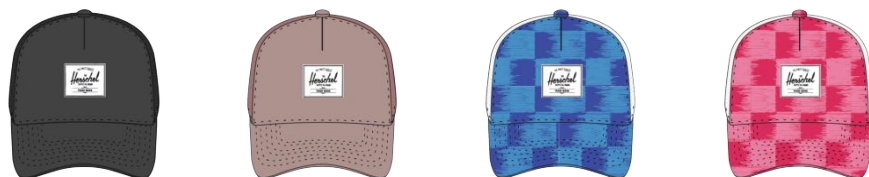

WHALER COTTON MESH TODDLER CAP 2-4 YEARS

PVP: 25€

WHALER COTTON MESH WHALER COTTON MESH
TODDLER CAP 2-4... TODDLER CAP 2-4...

Style #: 50544
Season: 25-S1
M.S.R.P.: €25.00
Sizes: OS
Color: Black

Style #: 50544
Season: 25-S1
M.S.R.P.: €25.00
Sizes: OS
Color: Ash Rose

WHALER COTTON MESH WHALER COTTON MESH
TODDLER CAP 2-4... TODDLER CAP 2-4...

Style #: 50544
Season: 25-S1
M.S.R.P.: €25.00
Sizes: OS
Color: Check Yourself
Dazzling Blue

WHALER COTTON MESH WHALER COTTON MESH
TODDLER CAP 2-4... TODDLER CAP 2-4...

Style #: 50544
Season: 25-S1
M.S.R.P.: €25.00
Sizes: OS
Color: Check Yourself
Raspberry