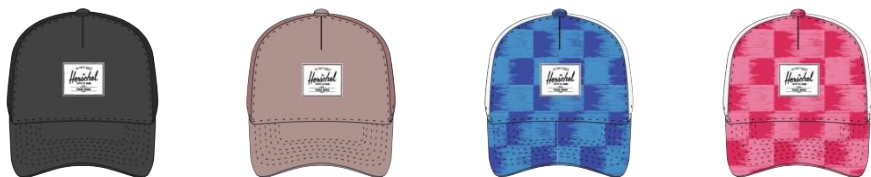

WHALER COTTON MESH BABY CAP 6-18 MONTHS

PVP: 25€

WHALER COTTON MESH WHALER COTTON MESH
BABY CAP 6-18 MONTHS BABY CAP 6-18 MONTHS

Style #: 50543
Season: 25-S1
M.S.R.P.:
€25.00 Sizes:
OS Color: Black

Style #: 50543
Season: 25-S1
M.S.R.P.:
€25.00 Sizes:
OS Color: Ash
Rose

WHALER COTTON MESH WHALER COTTON MESH
BABY CAP 6-18 MONTHS BABY CAP 6-18 MONTHS

Style #: 50543 Season:
25-S1 M.S.R.P.: €25.00
Sizes: OS
Color: Check Yourself
Dazzling Blue

Style #: 50543 Season:
25-S1 M.S.R.P.: €25.00
Sizes: OS
Color: Check Yourself
Raspberry