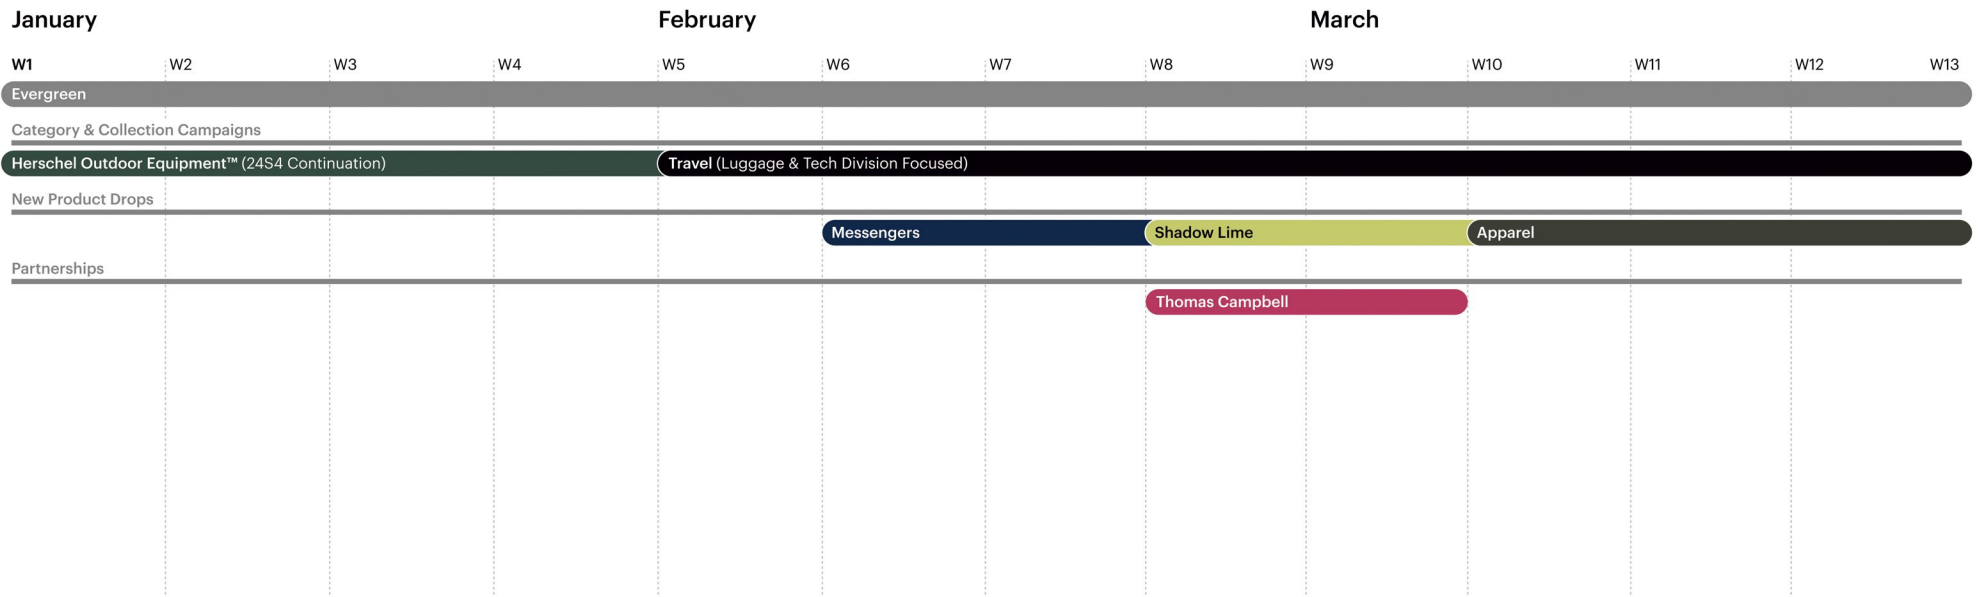

Marketing Calendar

Dates indicate campaign launch date.