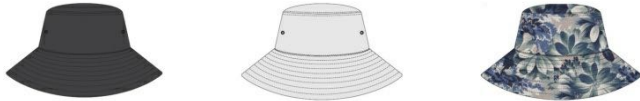

MAUDE SUN HAT
PVP: 55€

MAUDE SUN HAT
Style #: 50426
Season: 25-S1
M.S.R.P.: €55.00
Sizes: SM - LX
Color: Black

MAUDE SUN HAT
Style #: 50426
Season: 25-S1
M.S.R.P.: €55.00
Sizes: SM - LX
Color: Blanc de
Blanc

MAUDE SUN HAT
Style #: 50426
Season: 25-S1
M.S.R.P.: €55.00
Sizes: SM - LX
Color: Floral
Tapestry