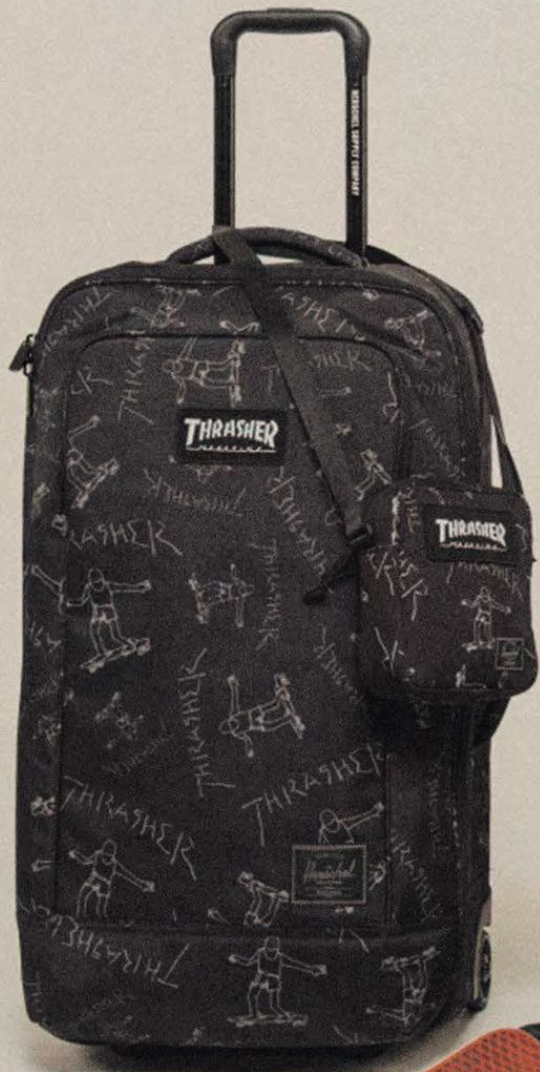

## THRASHER GONZ HERSCHEL HERITAGE™ SS LUGGAGE (MEDIUM, LARGE CARRY-ON)

---