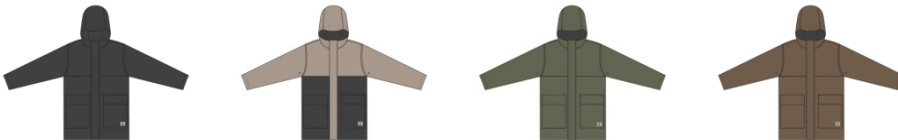

LONG CLASSIC RAIN JACKET MEN'S

LONG CLASSIC RAIN JACKET MEN'S

Style #: 50345
Season: 24-S3
M.S.R.P.: €140.00
Sizes: S - 2X
Color: Black

LONG CLASSIC RAIN JACKET MEN'S

Style #: 50345
Season: 24-S3
M.S.R.P.: €140.00
Sizes: S - 2X
Color: Cobblestone/Black

LONG CLASSIC RAIN JACKET MEN'S

Style #: 50345
Season: 24-S3
M.S.R.P.: €140.00
Sizes: S - 2X
Color: Four Leaf Clover

LONG CLASSIC RAIN JACKET MEN'S

Style #: 50345
Season: 24-S3
M.S.R.P.: €140.00
Sizes: S - 2X
Color: Cub