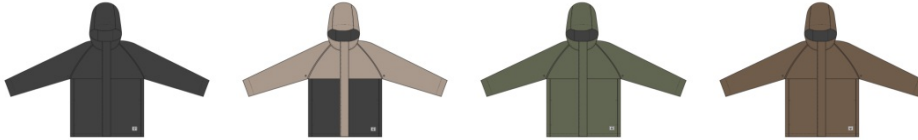

S3 2024

HERSCHEL SUPPLY CO.

Rainwear

CLASSIC RAIN JACKET MEN'S

CLASSIC RAIN JACKET MEN'S

Style #: 50344
Season: 24-S3
M.S.R.P.: €120.00
Sizes: S - 2X
Color: Black

CLASSIC RAIN JACKET MEN'S

Style #: 50344
Season: 24-S3
M.S.R.P.: €120.00
Sizes: S - 2X
Color: Cobblestone/Black

CLASSIC RAIN JACKET MEN'S

Style #: 50344
Season: 24-S3
M.S.R.P.: €120.00
Sizes: S - 2X
Color: Four Leaf Clover

CLASSIC RAIN JACKET MEN'S

Style #: 50344
Season: 24-S3
M.S.R.P.: €120.00
Sizes: S - 2X
Color: Cub