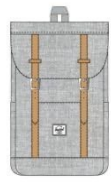

HERSCHEL RETREAT™ BACKPACK

Style #: 11397
Season: 24-S1
M.S.R.P.: €110.00
Sizes: OS
Color: Seagrass/White Stitch

HERSCHEL RETREAT™ BACKPACK

Style #: 11397
Season: 24-S1 M.S.R.P.: €110.00
Sizes: OS
Color: Blue Mirage/White Stitch

HERSCHEL RETREAT™ BACKPACK

Style #: 11397
Season: 24-S1
M.S.R.P.: €110.00
Sizes: OS
Color: Light Grey Crosshatch

HERSCHEL RETREAT™ BACKPACK

Style #: 11397
Season: 24-S1
M.S.R.P.: €110.00
Sizes: OS
Color: Taupe
Gray/Black/Shell Pink

HERSCHEL RETREAT™ BACKPACK

Style #: 11397 Season: 24-S1
M.S.R.P.: €110.00
Sizes: OS
Color: Legion
Blue/Blk/Evening Primrs

HERSCHEL RETREAT™ BACKPACK

Style #: 11397
Season: 24-S1
M.S.R.P.: €110.00
Sizes: OS
Color: Terrain Camo

HERSCHEL RETREAT™ BACKPACK

Style #: 11397
Season: 24-S1
M.S.R.P.: €110.00
Sizes: OS
Color: Black Floral Sun

HERSCHEL RETREAT™ BACKPACK

Style #: 11397
Season: 24-S1 M.S.R.P.: €110.00
Sizes: OS
Color: Blue Mirage Tonal Dawn