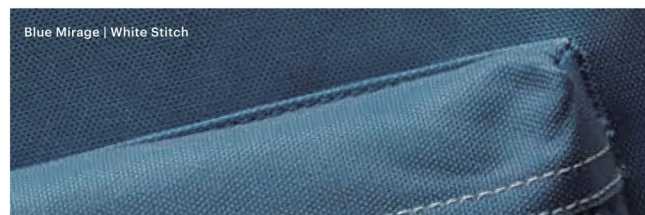

Core Colors

Carryover Colors

New Seasonal Colorway Details

PRODUCT LAUNCH

LITTLE AMERICA

HERSCHEL LITTLE AMERICA™ BACKPACK

HERSCHEL LITTLE AMERICA™ BACKPACK

Style #: 11390
Season: 24-S1
M.S.R.P.: €130.00
Sizes: OS
Color: Black