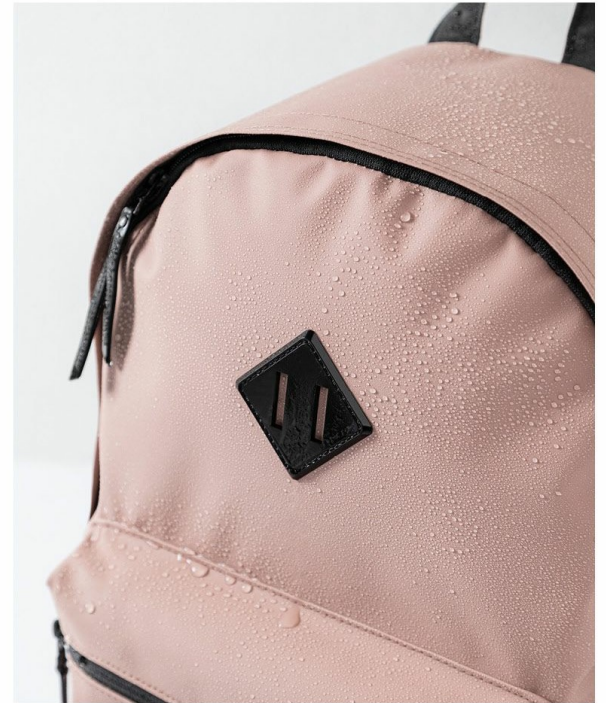

SURVEY II

Style #: 10999
Season: 2023-S1
M.S.R.P.: €100.00
Sizes: OS
Color: Light Pelican

CLASSIC X-LARGE

PVP: 90€

CLASSIC X-LARGE

Style #: 11015
Season: 2022-S4
M.S.R.P.: €90.00
Sizes: OS
Color: Black

CLASSIC X-LARGE