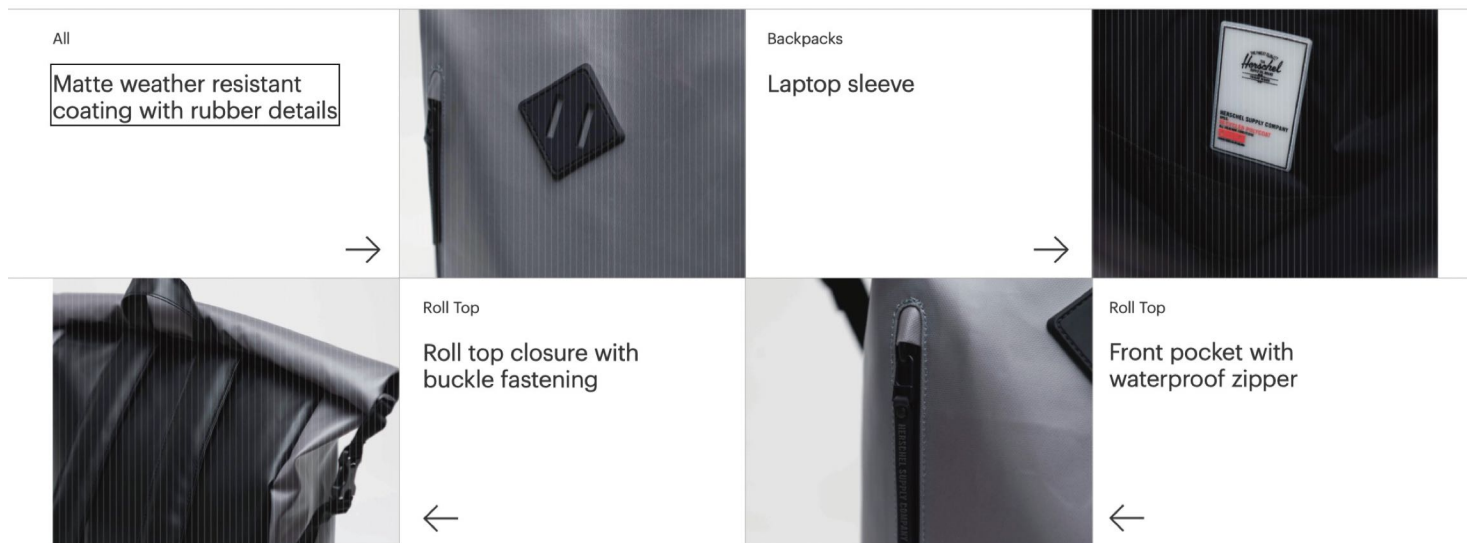

ROLL TOP

ROLL TOP

Style #: 11194
Season: 2022-S4
M.S.R.P.: €115.00
Sizes: OS
Color: Black

ROLL TOP

Style #: 11194
Season: 2022-S4
M.S.R.P.: €115.00
Sizes: OS
Color: Ivy Green

ROLL TOP

Style #: 11194
Season: 2022-S4
M.S.R.P.: €115.00
Sizes: OS
Color: Gargoyle

ROLL TOP

Style #: 11194
Season: 2022-S4
M.S.R.P.: €115.00
Sizes: OS
Color: Ash Rose

ROLL TOP

Style #: 11194
Season: 2022-S4
M.S.R.P.: €115.00
Sizes: OS
Color: Port

100%
RECYCLED
FABRICS