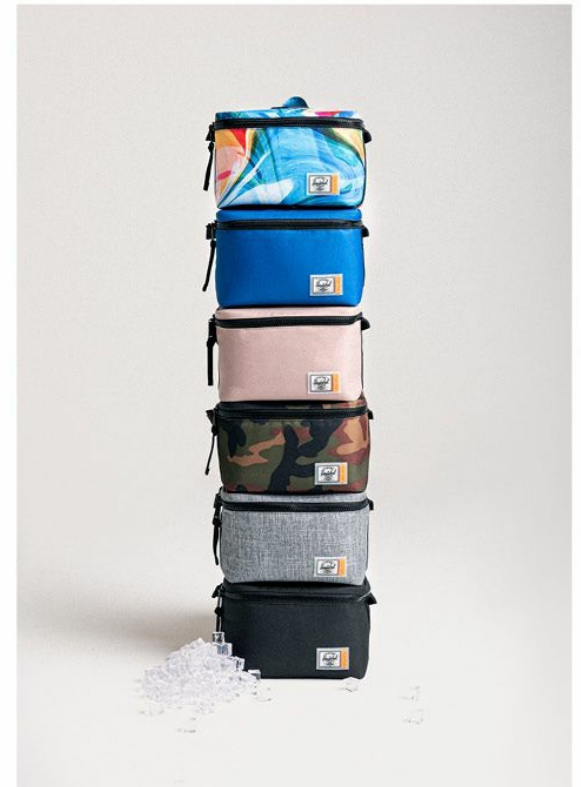

Insulated

Herschel Supply Company